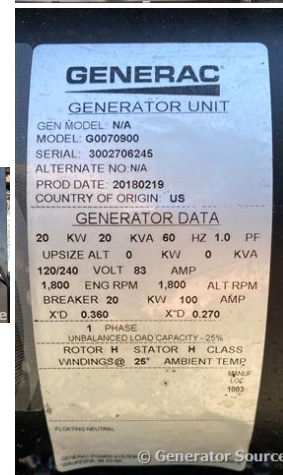

GENERATOR SOURCE

SALES · RENTALS · SERVICE

Generac - 20 kW - UNAVAILABLE

Generator Set Specs

Unit#: 089413
Capacity: 20 kW
Manufacturer: Generac
Enclosure Type: Sound Attenuated Enclosure
Voltage: 120/240 V
Amps: 83 AMPS
Hertz: 60 Hz
Circuit Breaker Amps: 100
Phase: Single-Phase
Location: Brighton, CO
of Leads: 4
Model #: G0070900
Serial #: 3002706245
Generator Weight LBS: 2000

Engine Specs

Make: Mitsubishi
Year: 2018
Hours: 147
Fuel Tank Capacity (Gallons): 92
Fuel Tank Type: Double Wall Base
Model #: S4Q
Serial #: 111321

Price: Call us at 800-853-2073 for a quote

Generator Source thoroughly tests all of our products!