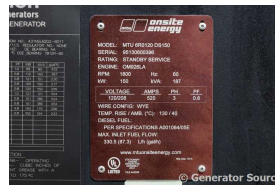

GENERATOR SOURCE

SALES · RENTALS · SERVICE

MTU - 150 kW - READY TO SHIP

Generator Set Specs

Unit#: 089415
Capacity: 150 kW
Manufacturer: MTU
Enclosure Type: Open
Voltage: 120/208 V
Amps: 520 AMPS
Hertz: 60 Hz
Circuit Breaker Amps: 600 & 250
Phase: Three-Phase
Location: Brighton, CO
of Leads: 12
Model #: 6R0120DS150
Serial #: 95130600396
Generator Weight LBS: 5000

Engine Specs

Make: Mercedes
Year: 2016
Hours: 878
Fuel: Diesel
Fuel Tank Type: Double Wall Base
Model #: DM296LA.TS/3
Serial #: 926.986-C-1125569

Price: Call us at 800-853-2073 for a quote

Generator Source thoroughly tests all of our products!