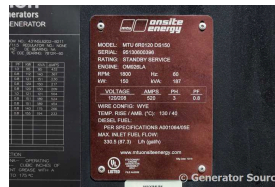

GENERATOR SOURCE

SALES · RENTALS · SERVICE

MTU - 150 kW - READY TO SHIP

Generator Set Specs

Unit#: 089415
Capacity: 150 kW
Manufacturer: MTU
Enclosure Type: Open
Voltage: 120/208 V
Amps: 520 AMPS
Hertz: 60 Hz
Circuit Breaker Amps: 600 & 250
Phase: Three-Phase
Location: Brighton, CO
of Leads: 12
Model #: 6R0120DS150
Serial #: 95130600396
Generator Weight LBS: 5000

Engine Specs

Make: Mercedes
Year: 2016
Hours: 878
Fuel: Diesel
Fuel Tank Type: Double Wall Base
Model #: DM296LA.TS/3
Serial #: 926.986-C-1125569

Price: Call us at 800-853-2073 for a quote

Generator Source thoroughly tests all of our products!