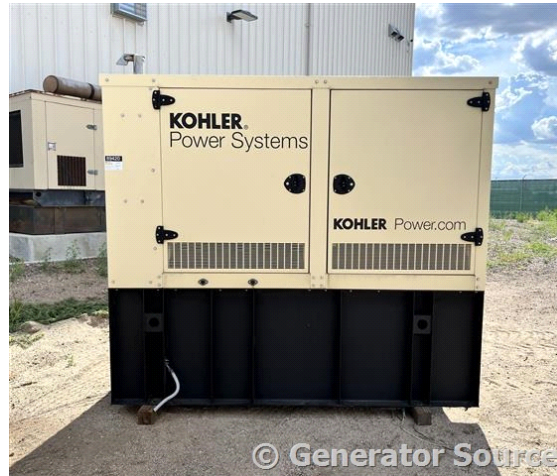

GENERATOR SOURCE

SALES · RENTALS · SERVICE

Kohler - 28 kW - UNAVAILABLE

Generator Set Specs

Unit#: 089420
Capacity: 28 kW
Manufacturer: Kohler
Enclosure Type: Sound Attenuated Enclosure
Voltage: 120/240 V
Amps: 117 AMPS
Hertz: 60 Hz
Circuit Breaker Amps: 125
Phase: Single-Phase
Location: Brighton, CO
of Leads: 4
Model #: 30REOZJC
Serial #: SGM32CPCK
Generator Weight LBS: 6000

Engine Specs

Make: John Deere
Year: 2013
Hours: 486
Fuel Tank Capacity (Gallons): approx. 190
Fuel Tank Type: Double Wall Base
Model #: 4024TF281
Serial #: PE4024R144627

Price: Call us at 800-853-2073 for a quote