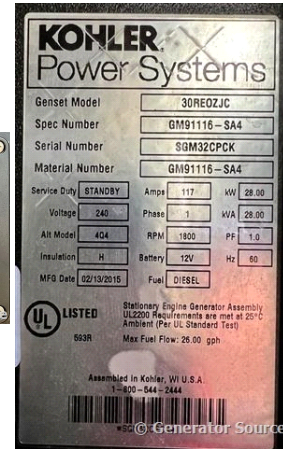

GENERATOR SOURCE

SALES · RENTALS · SERVICE

Kohler - 28 kW - UNAVAILABLE

Generator Set Specs

Unit#: 089420
Capacity: 28 kW
Manufacturer: Kohler
Enclosure Type: Sound Attenuated Enclosure
Voltage: 120/240 V
Amps: 117 AMPS
Hertz: 60 Hz
Circuit Breaker Amps: 125
Phase: Single-Phase
Location: Brighton, CO
of Leads: 4
Model #: 30REOZJC
Serial #: SGM32CPCK
Generator Weight LBS: 6000

Engine Specs

Make: John Deere
Year: 2013
Hours: 486
Fuel Tank Capacity (Gallons): approx. 190
Fuel Tank Type: Double Wall Base
Model #: 4024TF281
Serial #: PE4024R144627

Price: Call us at 800-853-2073 for a quote