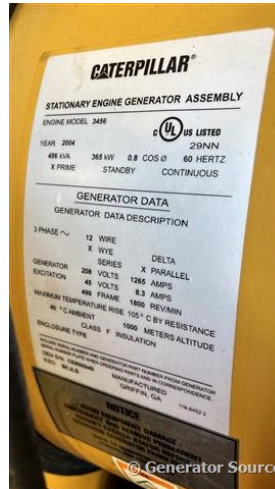

## Caterpillar - 365 kW - UNAVAILABLE

### Generator Set Specs

**Unit#:** 089424  
**Capacity:** 365 kW  
**Manufacturer:** Caterpillar  
**Enclosure Type:** Weatherproof Enclosure  
**Voltage:** 120/208 V  
**Amps:** 1265 AMPS  
**Hertz:** 60 Hz  
**Circuit Breaker Amps:** 1200  
**Phase:** Three-Phase  
**Location:** Brighton, CO  
**# of Leads:** 12  
**Model #:** SR4  
**Serial #:** CER00840  
**Generator Weight LBS:** 20000

### Engine Specs

**Make:** Caterpillar  
**Year:** 2004  
**Hours:** 1343  
**Fuel Tank Capacity (Gallons):** 1750  
**Fuel Tank Type:** Double Wall Base  
**Model #:** 3456  
**Serial #:** 7WG01667

**Price:** Call us at 800-853-2073 for a quote