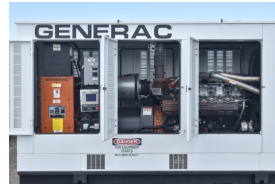

GENERATOR SOURCE

SALES · RENTALS · SERVICE

Generac - 400 kW - UNAVAILABLE

Generator Set Specs

Unit#: 089426
Capacity: 400 kW
Manufacturer: Generac
Enclosure Type: Weatherproof Enclosure
Voltage: 277/480 V
Amps: 601.4 AMPS
Hertz: 60 Hz
Circuit Breaker Amps: 700
Phase: Three-Phase
Location: Brighton, CO
of Leads: 6
Model #: 8525850200
Serial #: 2094484
Generator Weight LBS: 15000

Engine Specs

Make: Mitsubishi
Year: 2007
Hours: 547
Fuel Tank Capacity (Gallons): approx 600
Fuel Tank Type: Double Wall Base
Model #: 8DC9
Serial #: 8DC9-455808

Price: Call us at 800-853-2073 for a quote