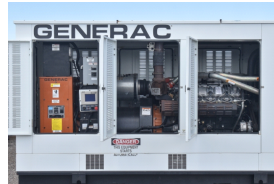

GENERATOR SOURCE

SALES · RENTALS · SERVICE

Generac - 400 kW - UNAVAILABLE

Generator Set Specs

Unit#: 089426
Capacity: 400 kW
Manufacturer: Generac
Enclosure Type: Weatherproof Enclosure
Voltage: 277/480 V
Amps: 601.4 AMPS
Hertz: 60 Hz
Circuit Breaker Amps: 700
Phase: Three-Phase
Location: Brighton, CO
of Leads: 6
Model #: 8525850200
Serial #: 2094484
Generator Weight LBS: 15000

Engine Specs

Make: Mitsubishi
Year: 2007
Hours: 547
Fuel Tank Capacity (Gallons): approx 600
Fuel Tank Type: Double Wall Base
Model #: 8DC9
Serial #: 8DC9-455808

Price: Call us at 800-853-2073 for a quote