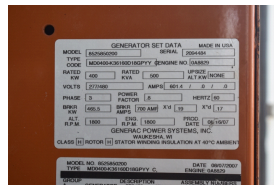

GENERATOR SOURCE

SALES · RENTALS · SERVICE

Generac - 400 kW - UNAVAILABLE

Generator Set Specs

Unit#: 089426
Capacity: 400 kW
Manufacturer: Generac
Enclosure Type: Weatherproof Enclosure
Voltage: 277/480 V
Amps: 601.4 AMPS
Hertz: 60 Hz
Circuit Breaker Amps: 700
Phase: Three-Phase
Location: Brighton, CO
of Leads: 6
Model #: 8525850200
Serial #: 2094484
Generator Weight LBS: 15000

Engine Specs

Make: Mitsubishi
Year: 2007
Hours: 547
Fuel Tank Capacity (Gallons): approx 600
Fuel Tank Type: Double Wall Base
Model #: 8DC9
Serial #: 8DC9-455808

Price: Call us at 800-853-2073 for a quote