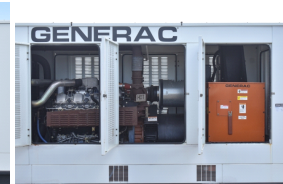

GENERATOR SOURCE

SALES · RENTALS · SERVICE

Generac - 400 kW - UNAVAILABLE

Generator Set Specs

Unit#: 089426
Capacity: 400 kW
Manufacturer: Generac
Enclosure Type: Weatherproof Enclosure
Voltage: 277/480 V
Amps: 601.4 AMPS
Hertz: 60 Hz
Circuit Breaker Amps: 700
Phase: Three-Phase
Location: Brighton, CO
of Leads: 6
Model #: 8525850200
Serial #: 2094484
Generator Weight LBS: 15000

Engine Specs

Make: Mitsubishi
Year: 2007
Hours: 547
Fuel Tank Capacity (Gallons): approx 600
Fuel Tank Type: Double Wall Base
Model #: 8DC9
Serial #: 8DC9-455808

Price: Call us at 800-853-2073 for a quote