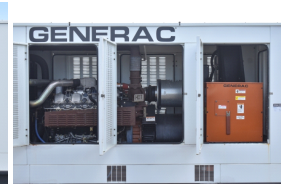

GENERATOR SOURCE

SALES · RENTALS · SERVICE

Generac - 400 kW - UNAVAILABLE

Generator Set Specs

Unit#: 089426
Capacity: 400 kW
Manufacturer: Generac
Enclosure Type: Weatherproof Enclosure
Voltage: 277/480 V
Amps: 601.4 AMPS
Hertz: 60 Hz
Circuit Breaker Amps: 700
Phase: Three-Phase
Location: Brighton, CO
of Leads: 6
Model #: 8525850200
Serial #: 2094484
Generator Weight LBS: 15000

Engine Specs

Make: Mitsubishi
Year: 2007
Hours: 547
Fuel Tank Capacity (Gallons): approx 600
Fuel Tank Type: Double Wall Base
Model #: 8DC9
Serial #: 8DC9-455808

Price: Call us at 800-853-2073 for a quote