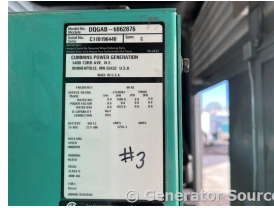

GENERATOR SOURCE

SALES · RENTALS · SERVICE

Cummins - 1500 kW - UNAVAILABLE

Generator Set Specs

Unit#: 089436
Capacity: 1500 kW
Manufacturer: Cummins
Enclosure Type: Sound Attenuated Enclosure
Voltage: 277/480 V
Amps: 2273 AMPS
Hertz: 60 Hz
Circuit Breaker Amps: 2500
Phase: Three-Phase
Location: Brighton, CO
of Leads: 12
Model #: DQGAB6862876
Serial #: C110196440
Generator Weight LBS: 43500
Generator Dimensions: 372 x 101 x 178

Engine Specs

Make: Cummins
Year: 2011
Hours: 181
Fuel Tank Capacity (Gallons): 3065 Gallons
Fuel Tank Type: Double Wall Base
Model #: QSKSO-G4
Serial #: 25362793

Price: Call us at 800-853-2073 for a quote