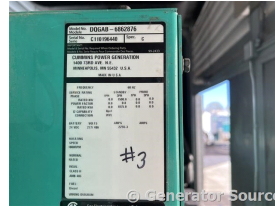

## Cummins - 1500 kW - UNAVAILABLE

### Generator Set Specs

**Unit#:** 089436  
**Capacity:** 1500 kW  
**Manufacturer:** Cummins  
**Enclosure Type:** Sound Attenuated Enclosure  
**Voltage:** 277/480 V  
**Amps:** 2273 AMPS  
**Hertz:** 60 Hz  
**Circuit Breaker Amps:** 2500  
**Phase:** Three-Phase  
**Location:** Brighton, CO  
**# of Leads:** 12  
**Model #:** DQGAB6862876  
**Serial #:** C110196440  
**Generator Weight LBS:** 43500  
**Generator Dimensions:** 372 x 101 x 178

### Engine Specs

**Make:** Cummins  
**Year:** 2011  
**Hours:** 181  
**Fuel Tank Capacity (Gallons):** 3065 Gallons  
**Fuel Tank Type:** Double Wall Base  
**Model #:** QSKSO-G4  
**Serial #:** 25362793