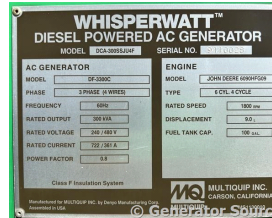

### Generator Set Specs

**Unit#:** 089438  
**Capacity:** 240 kW  
**Manufacturer:** Multiquip  
**Enclosure Type:** Sound Attenuated Enclosure  
**Voltage:** VOLTAGE SELECTOR SWITCH V  
**Amps:** 361 AMPS  
**Hertz:** 60 Hz  
**Circuit Breaker Amps:** 800  
**Phase:** Voltage Selector Switch  
**Location:** Brighton, CO  
**# of Leads:** 12  
**Model #:** DCA300SSJU4F  
**Generator Weight LBS:** 9000  
**Generator Dimensions:** 240 x 99 x 109

### Engine Specs

**Make:** John Deere  
**Year:** 2015  
**Hours:** 6301  
**Fuel:** Diesel  
**Fuel Tank Capacity (Gallons):** 300  
**Fuel Tank Type:** Double Wall Base  
**Model #:** 609OHFG09  
**Serial #:**