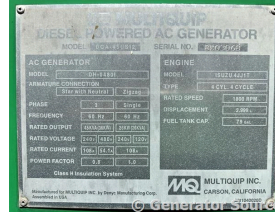

Price: Call us at 800-853-2073 for a quote

Generator Source thoroughly tests all of our products!

The pricing displayed on our website is subject to change based on deinstallation costs, installation requirements, rigging/disposal, and any other situational variables, but we do try to keep it as up to date as possible.

Copyright © Generator Source. All Rights Reserved. Caterpillar, Detroit, Cummins, Perkins, SDMO, and all other brand names are trademarks of their individual prospective companies.

sales@generatorsource.com - generatorsource.com
303-659-2073 - 1-800-853-2073

FORMERLY
Diesel
SERVICE & SUPPLY