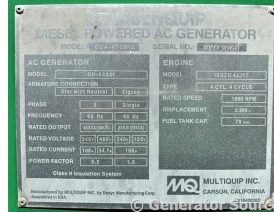

GENERATOR SOURCE

SALES · RENTALS · SERVICE

Multiquip - 36 kW - UNAVAILABLE

Generator Set Specs

Unit#: 089439
Capacity: 36 kW
Manufacturer: Multiquip
Enclosure Type: Sound Attenuated Enclosure Mounted on Trailer
Voltage: VOLTAGE SELECTOR SWITCH V
Amps: 108 AMPS
Hertz: 60 Hz
Circuit Breaker Amps: 125
Phase: Voltage Selector Switch
Location: Brighton, CO
of Leads: 12
Model #: DCA45US12
Serial #: 8203068
Generator Weight LBS: 3000
Generator Dimensions: 150 x 65 x 78 1/2

Engine Specs

Make: Isuzu
Year: 2013
Hours: 3753
Fuel Tank Capacity (Gallons): 79
Fuel Tank Type: Double Wall Base
Model #: BU-4JJIT
Serial #: 4JJ1-157083

Price: Call us at 800-853-2073 for a quote

Generator Source thoroughly tests all of our products!