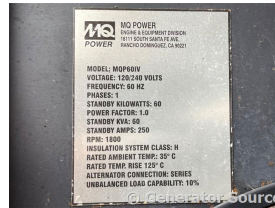

GENERATOR SOURCE

SALES · RENTALS · SERVICE

Multiquip - 60 kW - UNAVAILABLE

Generator Set Specs

Unit#: 089441

Capacity: 60 kW

Manufacturer: Multiquip

Enclosure Type: Sound

Attenuated Enclosure

Voltage: 120/240 V

Hertz: 60 Hz

Phase: Single-Phase

Location: Jacksonville, FL

Model #: MQP60IV

Serial #: 422070-692772-0807

Engine Specs

Hours: 353

Fuel Tank Type:

Double Wall Base

Price: Call us at 800-853-2073 for a quote

Generator Source thoroughly tests all of our products!

The pricing displayed on our website is subject to change based on deinstallation costs, installation requirements, rigging/disposal, and any other situational variables, but we do try to keep it as up to date as possible.