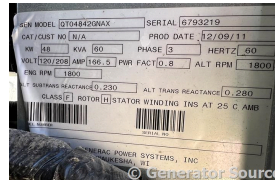

## Generac - 48 kW - UNAVAILABLE

### Generator Set Specs

**Unit#:** 089445  
**Capacity:** 48 kW  
**Manufacturer:** Generac  
**Enclosure Type:** Sound Attenuated Enclosure  
**Voltage:** 120/208 V  
**Amps:** 166.5 AMPS  
**Hertz:** 60 Hz  
**Circuit Breaker Amps:** 175  
**Phase:** Three-Phase  
**Location:** Brighton, CO  
**# of Leads:** 6  
**Model #:** QT04842GNAX  
**Serial #:** 6793219  
**Generator Weight LBS:** 6000  
**Generator Dimensions:** 78 x 34 x 50

### Engine Specs

**Make:** Generac  
**Year:** 2006  
**Hours:** 240  
**Fuel Tank Type:** Double Wall  
**Model #:** 4.2L  
**Serial #:** 105656298

**Price:** Call us at 800-853-2073 for a quote