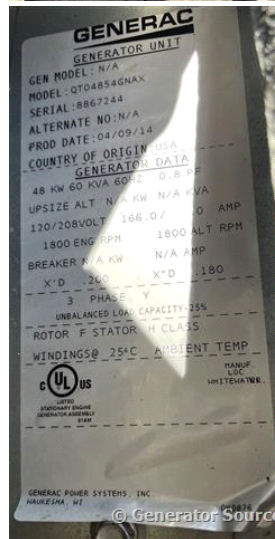

GENERATOR SOURCE

SALES · RENTALS · SERVICE

Generac - 48 kW - UNAVAILABLE

Generator Set Specs

Unit#: 089446
Capacity: 48 kW
Manufacturer: Generac
Enclosure Type: Sound Attenuated Enclosure
Voltage: 120/208 V
Amps: 166 AMPS
Hertz: 60 Hz
Circuit Breaker Amps: 175
Phase: Three-Phase
Location: Brighton, CO
of Leads: 6
Model #: QT04854GNAX
Serial #: 8867244
Generator Weight LBS: 6000
Generator Dimensions: 77 1/4 x 34 x 50

Engine Specs

Make: Generac
Year: 2013
Hours: 85
Fuel Tank Type: Double Wall
Model #: CC 646AA
Serial #: E172A1712133510766

Price: Call us at 800-853-2073 for a quote

Generator Source thoroughly tests all of our products!