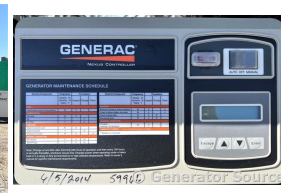

GENERATOR SOURCE

SALES · RENTALS · SERVICE

Generac - 48 kW - UNAVAILABLE

Generator Set Specs

Unit#: 089446
Capacity: 48 kW
Manufacturer: Generac
Enclosure Type: Sound Attenuated Enclosure
Voltage: 120/208 V
Amps: 166 AMPS
Hertz: 60 Hz
Circuit Breaker Amps: 175
Phase: Three-Phase
Location: Brighton, CO
of Leads: 6
Model #: QT04854GNAX
Serial #: 8867244
Generator Weight LBS: 6000
Generator Dimensions: 77 1/4 x 34 x 50

Engine Specs

Make: Generac
Year: 2013
Hours: 85
Fuel Tank Type: Double Wall
Model #: CC 646AA
Serial #: E172A1712133510766

Price: Call us at 800-853-2073 for a quote

Generator Source thoroughly tests all of our products!