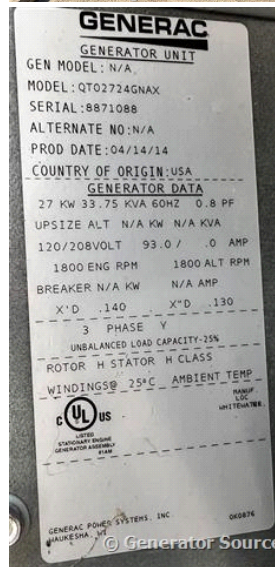

## Generac - 27 kW - UNAVAILABLE

### Generator Set Specs

**Unit#:** 089447  
**Capacity:** 27 kW  
**Manufacturer:** Generac  
**Enclosure Type:** Sound Attenuated Enclosure  
**Voltage:** 120/208 V  
**Amps:** 93 AMPS  
**Hertz:** 60 Hz  
**Circuit Breaker Amps:** 300  
**Phase:** Three-Phase  
**Location:** Brighton, CO  
**# of Leads:** 4  
**Model #:** QTO2724GNAX  
**Serial #:** 8871088  
**Generator Weight LBS:** 6000  
**Generator Dimensions:** 62 1/2 x 29 x 32 1/2

### Engine Specs

**Make:** Mitsubishi  
**Year:** 2014  
**Hours:** 114  
**Fuel Tank Type:** Double Wall  
**Model #:** 466454M  
**Serial #:** SNK2536

**Price:** Call us at 800-853-2073 for a quote

**Generator Source thoroughly tests all of our products!**