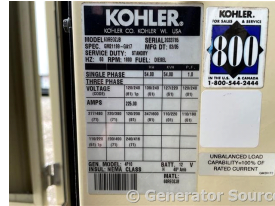

## Kohler - 54 kW - UNAVAILABLE

### Generator Set Specs

**Unit#:** 089474  
**Capacity:** 54 kW  
**Manufacturer:** Kohler  
**Enclosure Type:** Weatherproof Enclosure  
**Voltage:** 120/240 V  
**Amps:** 225 AMPS  
**Hertz:** 60 Hz  
**Circuit Breaker Amps:** 250  
**Phase:** Single-Phase  
**Location:** Jacksonville, FL  
**# of Leads:** 12  
**Model #:** 60REOZJB  
**Serial #:** 2033785  
**Generator Weight LBS:** 4500  
**Generator Dimensions:** 120"L X 44"W X 78" H

### Engine Specs

**Make:** John Deere  
**Year:** 2005  
**Hours:** 316  
**Fuel Tank Type:** Double Wall Base  
**Model #:** 55DXL0  
**4.5**  
**Serial #:** PE4045T437833

**Price:** Call us at 800-853-2073 for a quote