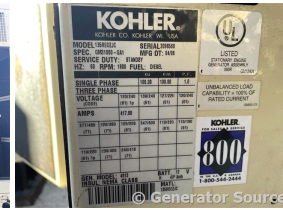

GENERATOR SOURCE

SALES · RENTALS · SERVICE

Kohler - 100 kW - UNAVAILABLE

Generator Set Specs

Unit#: 089482
Capacity: 100 kW
Manufacturer: Kohler
Amps: 417 AMPS
Hertz: 60 Hz
Phase: Single-Phase
Location: Jacksonville, FL
of Leads: 12
Model #: 135REOZJC
Serial #: 2096560
Generator Weight LBS: 7500
Generator Dimensions: 140" L
 x 41" W x 120" H

Engine Specs

Make: John Deere
Year: 2006
Hours: 0
Fuel Tank Capacity (Gallons): 545
Fuel Tank Type: Double Wall Base
Model #: 6068HF275
Serial #: PE6068H568792

Price: Call us at 800-853-2073 for a quote