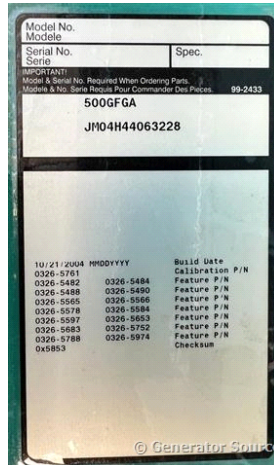

GENERATOR SOURCE

SALES · RENTALS · SERVICE

Cummins - 500 kW - UNAVAILABLE

Generator Set Specs

Unit#: 089487
Capacity: 500 kW
Manufacturer: Cummins
Enclosure Type: Weatherproof Enclosure
Voltage: 277/480 V
Amps: 776 AMPS
Hertz: 60 Hz
Circuit Breaker Amps: 800
Phase: Three-Phase
Location: Brighton, CO
of Leads: 12
Model #: 500GFGA
Serial #: JM04H44063228
Generator Weight LBS: 13500
Generator Dimensions: 171 x 101 x 107

Engine Specs

Make: Cummins
Year: 2004
Hours: 1577
Fuel Tank Type: Double Wall
Model #: GTA28
Serial #: 25296551

Price: Call us at 800-853-2073 for a quote

Generator Source thoroughly tests all of our products!