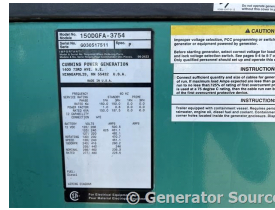

GENERATOR SOURCE

SALES · RENTALS · SERVICE

Cummins - 150 kW - UNAVAILABLE

Generator Set Specs

Unit#: 089490
Capacity: 150 kW
Manufacturer: Cummins
Amps: 625 AMPS
Hertz: 60 Hz
Phase: Voltage Selector Switch
Location: Brighton, CO
of Leads: 12
Model #: 150DGFA-3754
Serial #: G030517511
Generator Weight LBS: 20000
Generator Dimensions: 236 x 96 x 116

Engine Specs

Make: Cummins
Year: 2003
Hours: 0
Fuel Tank Capacity (Gallons): approx 200
Fuel Tank Type: Double Wall Base
Model #: 6CTAA8.3G3
Serial #: 4631823

Price: Call us at 800-853-2073 for a quote

Generator Source thoroughly tests all of our products!