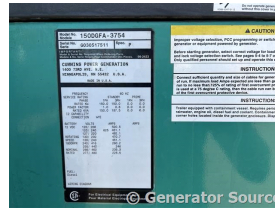

Generator Source thoroughly tests all of our products!

The pricing displayed on our website is subject to change based on deinstallation costs, installation requirements, rigging/disposal, and any other situational variables, but we do try to keep it as up to date as possible.

Copyright © Generator Source. All Rights Reserved. Caterpillar, Detroit, Cummins, Perkins, SDMO, and all other brand names are trademarks of their individual prospective companies.

sales@generatorsource.com - generatorsource.com
303-659-2073 - 1-800-853-2073