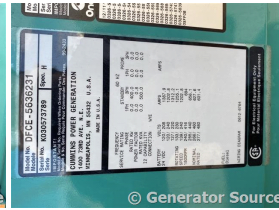

GENERATOR SOURCE

SALES · RENTALS · SERVICE

Cummins - 400 kW - UNAVAILABLE

Generator Set Specs

Unit#: 089493
Capacity: 400 kW
Manufacturer: Cummins
Enclosure Type: Weatherproof Enclosure
Voltage: 277/480 V
Amps: 601 AMPS
Hertz: 60 Hz
Circuit Breaker Amps: 240 & 600
Phase: Three-Phase
Location: Brighton, CO
of Leads: 12
Model #: DFCE5636231
Serial #: K030573789
Generator Weight LBS: 9000
Generator Dimensions: 142 x 51 x 84

Engine Specs

Make: Cummins
Year: 2003
Hours: 425
Fuel Tank Type: Double Wall Base
Model #: NTA-855-G5
Serial #: 30370245

Price: Call us at 800-853-2073 for a quote

Generator Source thoroughly tests all of our products!