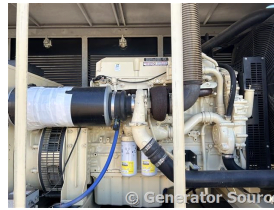

GENERATOR SOURCE

SALES · RENTALS · SERVICE

Kohler - 240 kW - UNAVAILABLE

Generator Set Specs

Unit#: 089494
Capacity: 240 kW
Manufacturer: Kohler
Enclosure Type: Weatherproof Enclosure
Voltage: 120/208 V
Amps: 833 AMPS
Hertz: 60 Hz
Phase: Three-Phase
Location: Brighton, CO
of Leads: 12
Model #: 230REOZD
Serial #: 666215
Generator Weight LBS: 10000
Generator Dimensions: 135 x 50 x 105

Engine Specs

Make: Detroit
Year: 2000
Hours: 657
Fuel Tank Capacity (Gallons): 482
 Approx.
Fuel Tank Type: Double Wall Base
Model #: 60 SERIES
Serial #: 06RO587886

Price: Call us at 800-853-2073 for a quote