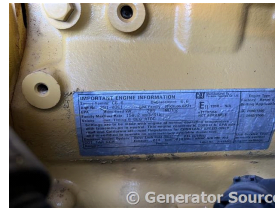

GENERATOR SOURCE

SALES · RENTALS · SERVICE

Caterpillar - 125 kW - UNAVAILABLE

Generator Set Specs

Unit#: 089498
Capacity: 125 kW
Manufacturer: Caterpillar
Enclosure Type: Sound Attenuated Enclosure
Voltage: 277/480 V
Amps: 188 AMPS
Hertz: 60 Hz
Circuit Breaker Amps: 250
Phase: Three-Phase
Location: Brighton, CO
of Leads: 12
Model #: D125-6
Serial #: CAT00C66PN6D00723
Generator Weight LBS: 13000
Generator Dimensions: 272 x 53 x 128

Engine Specs

Make: Caterpillar
Year: 2009
Hours: 41
Fuel Tank Capacity (Gallons): 400
Fuel Tank Type: Double Wall Base
Model #: C6.6
Serial #: 9PKXL06.6PJ1

Price: Call us at 800-853-2073 for a quote

Generator Source thoroughly tests all of our products!