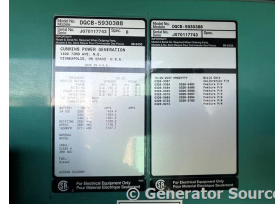

GENERATOR SOURCE

SALES · RENTALS · SERVICE

Cummins - 750 kW - UNAVAILABLE

Generator Set Specs

Unit#: 089500
Capacity: 750 kW
Manufacturer: Cummins
Enclosure Type: Weatherproof Enclosure
Voltage: 277/480 V
Amps: 1127 AMPS
Hertz: 60 Hz
Circuit Breaker Amps: 1200
Phase: Three-Phase
Location: Brighton, CO
of Leads: 12
Model #: DQCB-5930388
Serial #: J070117743
Generator Weight LBS: 30000
Generator Dimensions: 184 x 96 x 137

Engine Specs

Make: Cummins
Year: 2007
Hours: 419
Fuel Tank Capacity (Gallons): 1300
Fuel Tank Type: Double Wall Base
Model #: QSK26-G7 NR2
Serial #: 316687

Price: Call us at 800-853-2073 for a quote

Generator Source thoroughly tests all of our products!