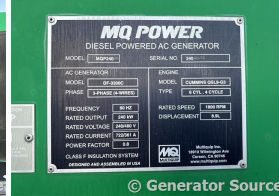

© Generator Source

© Generator Source