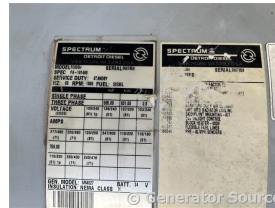

GENERATOR SOURCE

SALES · RENTALS · SERVICE

MTU - 505 kW - UNAVAILABLE

Generator Set Specs

Unit#: 089529
Capacity: 505 kW
Manufacturer: MTU
Enclosure Type: Weatherproof Enclosure
Voltage: 277/480 V
Amps: 759 AMPS
Hertz: 60 Hz
Circuit Breaker Amps: 800
Phase: Three-Phase
Location: Brighton, CO
of Leads: 12
Model #: 500DS4
Serial #: 667858
Generator Weight LBS: 25000
Generator Dimensions: 150 x 97 x 131

Engine Specs

Make: Detroit Diesel
Year: 2000
Hours: 315
Fuel Tank Capacity (Gallons): Approx 1100
Fuel Tank Type: Double Wall Base
Model #: RO337K36
Serial #: 5312000771

Price: Call us at 800-853-2073 for a quote