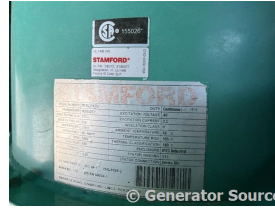

### Generator Set Specs

**Unit#:** 089533

**Capacity:** 250 kW

**Manufacturer:** Cummins

**Amps:** 376 AMPS

**Hertz:** 60 Hz

**Circuit Breaker Amps:** 160/400

**Phase:** Three-Phase

**Location:** Brighton, CO

**# of Leads:** 12

**Model #:** 250GFBC

**Serial #:** IM11G294352

**Generator Weight LBS:** 8500

**Generator Dimensions:** 178 x  
74 x 100

### Engine Specs

**Make:** Cummins

**Year:** 2011

**Hours:** 0

**Fuel Tank Type:**

Double Wall

**Model #:** GTA855

**Serial #:** 25367276