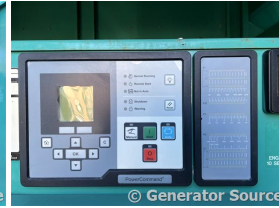

### Generator Set Specs

**Unit#:** 089533

**Capacity:** 250 kW

**Manufacturer:** Cummins

**Amps:** 376 AMPS

**Hertz:** 60 Hz

**Circuit Breaker Amps:** 160/400

**Phase:** Three-Phase

### Engine Specs

**Make:** Cummins

**Year:** 2011

**Hours:** 0

**Fuel Tank Type:**

Double Wall

**Model #:** GTA855

**Serial #:** 25367276