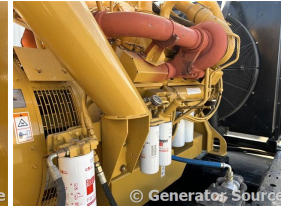

GENERATOR SOURCE

SALES · RENTALS · SERVICE

Caterpillar - 750 kW - UNAVAILABLE

Generator Set Specs

Unit#: 089536
Capacity: 750 kW
Manufacturer: Caterpillar
Enclosure Type: Open
Voltage: 277/480 V
Amps: 1130 AMPS
Hertz: 60 Hz
Circuit Breaker Amps: 400 & 1000
Phase: Three-Phase
Location: Brighton, CO
of Leads: 12
Model #: SR4B
Serial #: AFK00884
Generator Weight LBS: 15000
Generator Dimensions: 211 x 89 x 102

Engine Specs

Make: Caterpillar
Year: 2006
Hours: 222
Fuel Tank Capacity (Gallons): 225 Gallons
Fuel Tank Type: Double Wall Base
Model #: 3412
Serial #: BLG03103

Price: Call us at 800-853-2073 for a quote