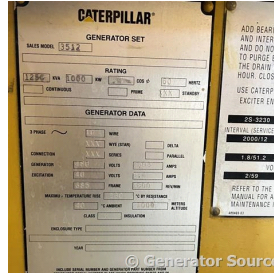

Generator Source thoroughly tests all of our products!

The pricing displayed on our website is subject to change based on deinstallation costs, installation requirements, rigging/disposal, and any other situational variables, but we do try to keep it as up to date as possible.

Copyright © Generator Source. All Rights Reserved. Caterpillar, Detroit, Cummins, Perkins, SDMO, and all other brand names are trademarks of their individual prospective companies.

sales@generatorsource.com - generatorsource.com
303-659-2073 - 1-800-853-2073

FORMERLY
Diesel
SERVICE & SUPPLY