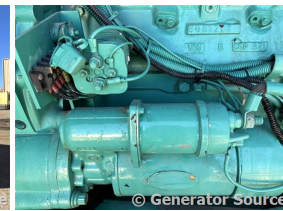

GENERATOR SOURCE

SALES · RENTALS · SERVICE

Cummins - 350 kW - UNAVAILABLE

Generator Set Specs

Unit#: 089542
Capacity: 350 kW
Manufacturer: Cummins
Enclosure Type: Weatherproof Enclosure
Voltage: 277/480 V
Amps: 526 AMPS
Hertz: 60 Hz
Circuit Breaker Amps: 600
Phase: Three-Phase
Location: Brighton, CO
of Leads: 12
Model #: 350DFCC
Serial #: A960597083
Generator Weight LBS: 10000
Generator Dimensions: 146 x 50 x 98

Engine Specs

Make: Cummins
Year: 1996
Hours: 239
Fuel Tank Capacity (Gallons): Approx 250
Fuel Tank Type: Double Wall Base
Model #: NTA-855-G3
Serial #: 30355933

Price: Call us at 800-853-2073 for a quote