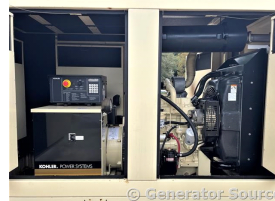

GENERATOR SOURCE

SALES · RENTALS · SERVICE

Kohler - 30 kW - UNAVAILABLE

Generator Set Specs

Unit#: 089549
Capacity: 30 kW
Manufacturer: Kohler
Enclosure Type: Enclosed
Voltage: 120/240 V
Amps: 250 AMPS
Hertz: 60 Hz
Circuit Breaker Amps: 125
Phase: Single-Phase
Location: Jacksonville, FL
of Leads: 4
Model #: 30REOZJB
Serial #: 2120025
Generator Dimensions: 132" L
 x 45" W x 80" H

Engine Specs

Make: John Deere
Year: 2006
Hours: 435
Fuel Tank Capacity (Gallons): 245
Fuel Tank Type: Double Wall Base
Model #: 3029TF270
Serial #: PE3029T596313

Price: Call us at 800-853-2073 for a quote