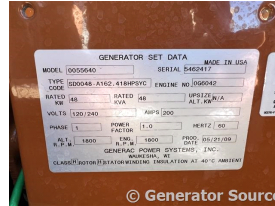

## Generac - 48 kW - UNAVAILABLE

### Generator Set Specs

**Unit#:** 089551  
**Capacity:** 48 kW  
**Manufacturer:** Generac  
**Enclosure Type:** Sound Attenuated Enclosure  
**Voltage:** 120/240 V  
**Amps:** 200 AMPS  
**Hertz:** 60 Hz  
**Circuit Breaker Amps:** 200  
**Phase:** Single-Phase  
**Location:** Brighton, CO  
**# of Leads:** 4  
**Model #:** 55640  
**Serial #:** 5462417  
**Generator Weight LBS:** 5000  
**Generator Dimensions:** 106 x 38 x 84

### Engine Specs

**Make:** John Deere  
**Year:** 2008  
**Hours:** 209  
**Fuel Tank Capacity (Gallons):** Approx 310  
**Fuel Tank Type:** Double Wall Base  
**Model #:** 4024HF285B  
**Serial #:** PE4024L005878