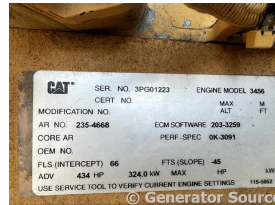

GENERATOR SOURCE

SALES · RENTALS · SERVICE

Caterpillar - 240 kW - UNAVAILABLE

Generator Set Specs

Unit#: 089553
Capacity: 240 kW
Manufacturer: Caterpillar
Enclosure Type: Sound Attenuated Enclosure Mounted on Trailer
Voltage: MULTI-TAP V
Amps: 368 AMPS
Hertz: 60 Hz
Circuit Breaker Amps: 1200 & 600
Phase: Voltage Selector Switch
Location: Brighton, CO
of Leads: 12
Model #: SR4B
Serial #: GHJ00329
Generator Weight LBS: 20000
Generator Dimensions: 268 x 104 x 128

Engine Specs

Make: Caterpillar
Year: 2004
Hours: 9720
Fuel Tank Capacity (Gallons): Approx. 723
Fuel Tank Type: Double Wall Base
Model #: 3456
Serial #: 3PG01223

Price: Call us at 800-853-2073 for a quote