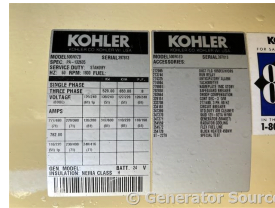

### Generator Set Specs

**Unit#:** 089554  
**Capacity:** 520 kW  
**Manufacturer:** Kohler  
**Enclosure Type:** Sound Attenuated Enclosure  
**Voltage:** 277/480 V  
**Amps:** 277 AMPS  
**Hertz:** 60 Hz  
**Circuit Breaker Amps:** 800 & 150  
**Phase:** Three-Phase  
**Location:** Brighton, CO  
**# of Leads:** 12  
**Model #:** 500ROZD  
**Serial #:** 397813  
**Generator Weight LBS:** 23000  
**Generator Dimensions:** 356 x 108 x 121

### Engine Specs

**Make:** Detroit  
**Year:** 1997  
**Hours:** 677  
**Fuel Tank Capacity (Gallons):** 1000  
**Fuel Tank Type:** Double Wall Base  
**Model #:** 8123-7405  
**Serial #:** 12VF-134024

© Generator Source

© Generator Source

© Generator Source

© Generator Source

© Generator Source

© Generator Source

**Price:** Call us at 800-853-2073 for a quote

**Generator Source thoroughly tests all of our products!**