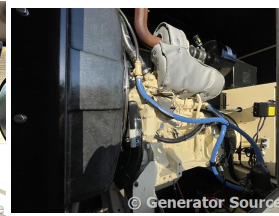

### Generator Set Specs

**Unit#:** 089556  
**Capacity:** 30 kW  
**Manufacturer:** Kohler  
**Enclosure Type:** Sound Attenuated Enclosure  
**Voltage:** 120/240 V  
**Hertz:** 60 Hz  
**Phase:** Single-Phase  
**Location:** Jacksonville, FL  
**Model #:** 30REOZJB  
**Serial #:** 2095182  
**Generator Weight LBS:** 3500

### Engine Specs

**Make:** John Deere  
**Year:** 2006  
**Hours:** 475  
**Fuel Tank Type:** Double Wall Base  
**Model #:** 3029TF270D  
**Serial #:** PE3029T548060

**Price:** Call us at 800-853-2073 for a quote