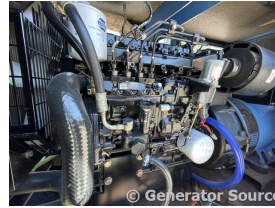

### Generator Set Specs

**Unit#:** 089557  
**Capacity:** 30 kW  
**Manufacturer:** SDMO  
**Enclosure Type:** Sound Attenuated Enclosure  
**Voltage:** 120/240 V  
**Amps:** 125 AMPS  
**Hertz:** 60 Hz  
**Circuit Breaker Amps:** 125  
**Phase:** Single-Phase  
**Location:** Jacksonville, FL  
**# of Leads:** 12  
**Model #:** T30UCM  
**Serial #:** T30UCM0502615  
**Generator Weight LBS:** 3500  
**Generator Dimensions:** 92"L  
40"W 75" H

### Engine Specs

**Make:** Mitsubishi  
**Year:** 2005  
**Hours:** 171  
**Fuel Tank Capacity (Gallons):** 200  
**Fuel Tank Type:** Double Wall Base  
**Model #:** K2-B  
**Serial #:** 50401

**Price:** Call us at 800-853-2073 for a quote