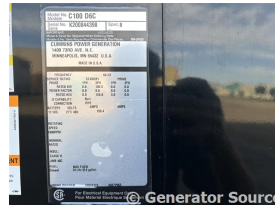

### Generator Set Specs

**Unit#:** 089562  
**Capacity:** 100 kW  
**Manufacturer:** Cummins  
**Enclosure Type:** Open  
**Voltage:** 277/480 V  
**Amps:** 150 AMPS  
**Hertz:** 60 Hz  
**Circuit Breaker Amps:** 175  
**Phase:** Three-Phase  
**Location:** Brighton, CO  
**# of Leads:** 12  
**Model #:** C100D6C  
**Serial #:** K200844398  
**Generator Weight LBS:** 5000  
**Generator Dimensions:** 106 x 44 x 60

### Engine Specs

**Make:** Cummins  
**Year:** 2020  
**Hours:** 0  
**Fuel Tank Type:** Double Wall Base  
**Model #:** QSB5G13  
**Serial #:** 74720331

**Price:** Call us at 800-853-2073 for a quote