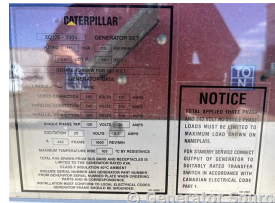

GENERATOR SOURCE

SALES · RENTALS · SERVICE

Caterpillar - 113 kW - UNAVAILABLE

Generator Set Specs

Unit#: 089564
Capacity: 113 kW
Manufacturer: Caterpillar
Enclosure Type: Sound Attenuated Enclosure Mounted on Trailer
Voltage: 277/480 V
Amps: 170 AMPS
Hertz: 60 Hz
Circuit Breaker Amps: 600 & 250
Phase: Three-Phase
Location: Brighton, CO
of Leads: 10
Model #: SR4B
Serial #: 8GK00700
Generator Weight LBS: 10000
Generator Dimensions: 226 x 76 x 95

Engine Specs

Make: Caterpillar
Year: 1996
Hours: 1
Fuel Tank Capacity (Gallons): Approx 293
Fuel Tank Type: Double Wall Base
Model #: 3304
Serial #: 9HK00245

Price: Call us at 800-853-2073 for a quote

Generator Source thoroughly tests all of our products!