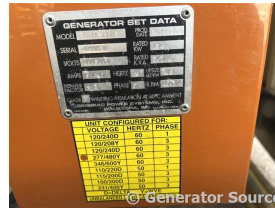

GENERATOR SOURCE

SALES · RENTALS · SERVICE

Generac - 100 kW - UNAVAILABLE

Generator Set Specs

Unit#: 089578
Capacity: 100 kW
Manufacturer: Generac
Enclosure Type: Weatherproof Enclosure
Voltage: 277/480 V
Amps: 150.3 AMPS
Hertz: 60 Hz
Circuit Breaker Amps: 200
Phase: Three-Phase
Location: Brighton, CO
of Leads: 12
Model #: 1941940100
Serial #: 2065348
Generator Weight LBS: 6000
Generator Dimensions: 111 x 39 x 79

Engine Specs

Make: Generac
Year: 2001
Hours: 413
Fuel Tank Type: Double Wall
Model #: 7.4L
Serial #: OD3993

Price: Call us at 800-853-2073 for a quote

Generator Source thoroughly tests all of our products!