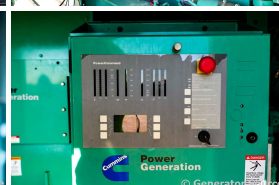

© Generator Source

Price: Call us at 800-853-2073 for a quote

Generator Source thoroughly tests all of our products!

The pricing displayed on our website is subject to change based on deinstallation costs, installation requirements, rigging/disposal, and any other situational variables, but we do try to keep it as up to date as possible.

Copyright © Generator Source. All Rights Reserved. Caterpillar, Detroit, Cummins, Perkins, SDMO, and all other brand names are trademarks of their individual prospective companies.

sales@generatorsource.com - generatorsource.com
303-659-2073 - 1-800-853-2073

FORMERLY
Diesel
SERVICE & SUPPLY