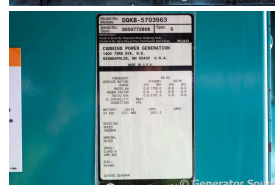

© Generator Source