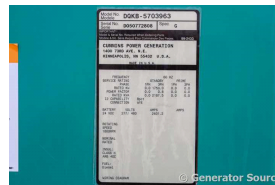

GENERATOR SOURCE

SALES · RENTALS · SERVICE

Cummins - 1750 kW - READY TO SHIP

Generator Set Specs

Unit#: 089586

Capacity: 1750 kW

Manufacturer: Cummins

Enclosure Type: Sound Attenuated Enclosure

Voltage: 277/480 V

Amps: 2631.2 AMPS

Hertz: 60 Hz

Circuit Breaker Amps: 2500

Phase: Three-Phase

Location: Brighton, CO

of Leads: 6

Model #: DQKB-5703963

Serial #: D050772808

Generator Weight LBS: 57600

Generator Dimensions: 444 x 122 x 140

Engine Specs

Make: Cummins

Year: 2005

Hours: 389

Fuel: Diesel

Fuel Tank Capacity (Gallons): 3000

Fuel Tank Type: Double Wall Base

Model #: QSK60-G6

Serial #: 71026-123

Price: Call us at 800-853-2073 for a quote

Generator Source thoroughly tests all of our products!

The pricing displayed on our website is subject to change based on deinstallation costs, installation requirements, rigging/disposal, and any other situational variables, but we do try to keep it as up to date as possible.