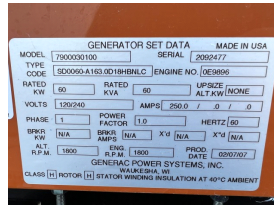

Generator Source thoroughly tests all of our products!

The pricing displayed on our website is subject to change based on deinstallation costs, installation requirements, rigging/disposal, and any other situational variables, but we do try to keep it as up to date as possible.

Copyright © Generator Source. All Rights Reserved. Caterpillar, Detroit, Cummins, Perkins, SDMO, and all other brand names are trademarks of their individual prospective companies.

sales@generatorsource.com - generatorsource.com
303-659-2073 - 1-800-853-2073