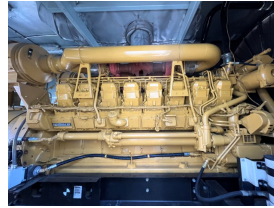

GENERATOR SOURCE

SALES · RENTALS · SERVICE

Caterpillar - 2000 kW - UNAVAILABLE

Generator Set Specs

Unit#: 089592

Capacity: 2000 kW

Manufacturer: Caterpillar

Enclosure Type: Sound

Attenuated Enclosure

Voltage: 277/480 V

Hertz: 60 Hz

Phase: Three-Phase

Location: Brighton, CO

Model #: 3516

Serial #: GZS00112

Engine Specs

Year: 2004

Hours: 448

Fuel Tank Type:

Double Wall Base

Price: Call us at 800-853-2073 for a quote

Generator Source thoroughly tests all of our products!

The pricing displayed on our website is subject to change based on deinstallation costs, installation requirements, rigging/disposal, and any other situational variables, but we do try to keep it as up to date as possible.