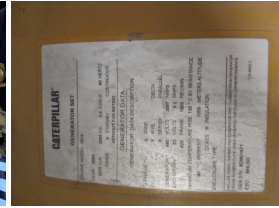

GENERATOR SOURCE

SALES · RENTALS · SERVICE

Caterpillar - 2000 kW - UNAVAILABLE

Generator Set Specs

Unit#: 089592

Capacity: 2000 kW

Manufacturer: Caterpillar

Enclosure Type: Sound

Year: 2004

Hours: 448

Fuel Tank Type:

Double Wall Base

Price: Call us at 800-853-2073 for a quote

Generator Source thoroughly tests all of our products!

The pricing displayed on our website is subject to change based on deinstallation costs, installation requirements, rigging/disposal, and any other situational variables, but we do try to keep it as up to date as possible.