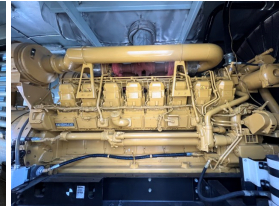

### Generator Set Specs

**Unit#:** 089594  
**Capacity:** 2000 kW  
**Manufacturer:** Caterpillar  
**Enclosure Type:** Sound Attenuated Enclosure  
**Voltage:** 277/480 V  
**Hertz:** 60 Hz  
**Phase:** Three-Phase  
**Location:** Brighton, CO  
**Model #:** 3516  
**Serial #:** GZS00115

### Engine Specs

**Year:** 2004  
**Hours:** 419  
**Fuel Tank Type:** Double Wall Base

**Price:** Call us at 800-853-2073 for a quote