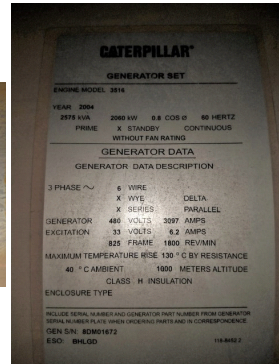

## Caterpillar - 2000 kW - UNAVAILABLE

### Generator Set Specs

**Unit#:** 089594  
**Capacity:** 2000 kW  
**Manufacturer:** Caterpillar  
**Enclosure Type:** Sound Attenuated Enclosure  
**Voltage:** 277/480 V  
**Hertz:** 60 Hz  
**Phase:** Three-Phase  
**Location:** Brighton, CO  
**Model #:** 3516  
**Serial #:** GZS00115

### Engine Specs

**Year:** 2004  
**Hours:** 419  
**Fuel Tank Type:** Double Wall Base

**Price:** Call us at 800-853-2073 for a quote