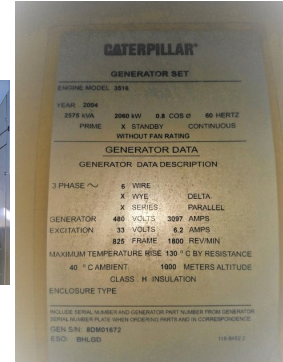

## Caterpillar - 2000 kW - UNAVAILABLE

### Generator Set Specs

**Unit#:** 089595  
**Capacity:** 2000 kW  
**Manufacturer:** Caterpillar  
**Enclosure Type:** Sound Attenuated Enclosure  
**Voltage:** 277/480 V  
**Hertz:** 60 Hz  
**Phase:** Three-Phase  
**Location:** Brighton, CO  
**Model #:** 3516  
**Serial #:** GZS00116

### Engine Specs

**Year:** 2004  
**Hours:** 440  
**Fuel Tank Type:** Double Wall Base

**Price:** Call us at 800-853-2073 for a quote