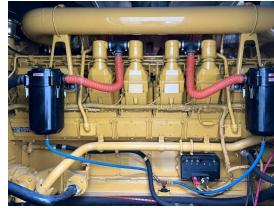

Engine Specs

Year: 2004
Hours: 440
Fuel Tank Type: Double Wall Base