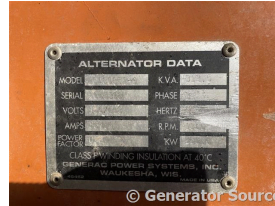

Voltage: 120/208 V

Amps: 867.4 AMPS

Hertz: 60 Hz

Circuit Breaker Amps: 100/800

Phase: Three-Phase

Location: Jacksonville, FL

of Leads: 12

Model #: 20A00852S

Serial #: 2055398

Generator Dimensions: 137" L
x 54" W x 108" H

Engine Specs

Make: Mitsubishi

Year: 2000

Hours: 500

Fuel: Diesel

Fuel Tank Capacity

(Gallons): 192

Fuel Tank Type:

Double Wall Base

Model #: A5399

Serial #:

6D24296694

Price: Call us at 800-853-2073 for a quote

Generator Source thoroughly tests all of our products!