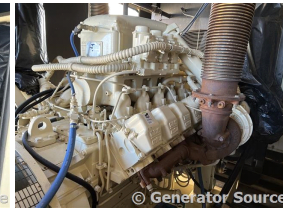

GENERATOR SOURCE

SALES · RENTALS · SERVICE

Kohler - 600 kW - UNAVAILABLE

Generator Set Specs

Unit#: 089608
Capacity: 600 kW
Manufacturer: Kohler
Enclosure Type: Sound Attenuated Enclosure
Voltage: 277/480 V
Amps: 902 AMPS
Hertz: 60 Hz
Circuit Breaker Amps: 1000
Phase: Three-Phase
Location: Brighton, CO
of Leads: 12
Model #: 650REOZDB
Serial #: 2030368
Generator Weight LBS: 27000
Generator Dimensions: 324 x 97 x 155

Engine Specs

Make: Detroit
Year: 2004
Hours: 349
Fuel Tank Capacity (Gallons): Approx 1250
Fuel Tank Type: Double Wall Base
Model #: R1237M36
Serial #: 5352003570

Price: Call us at 800-853-2073 for a quote