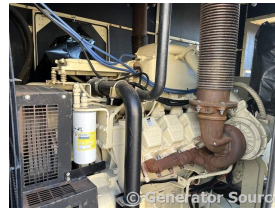

GENERATOR SOURCE

SALES · RENTALS · SERVICE

Kohler - 600 kW - UNAVAILABLE

Generator Set Specs

Unit#: 089608
Capacity: 600 kW
Manufacturer: Kohler
Enclosure Type: Sound Attenuated Enclosure
Voltage: 277/480 V
Amps: 902 AMPS
Hertz: 60 Hz
Circuit Breaker Amps: 1000
Phase: Three-Phase
Location: Brighton, CO
of Leads: 12
Model #: 650REOZDB
Serial #: 2030368
Generator Weight LBS: 27000
Generator Dimensions: 324 x 97 x 155

Engine Specs

Make: Detroit
Year: 2004
Hours: 349
Fuel Tank Capacity (Gallons): Approx 1250
Fuel Tank Type: Double Wall Base
Model #: R1237M36
Serial #: 5352003570

Price: Call us at 800-853-2073 for a quote