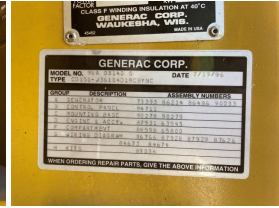

GENERATOR SOURCE

SALES · RENTALS · SERVICE

Olympian - 150 kW - UNAVAILABLE

Generator Set Specs

Unit#: 089615
Capacity: 150 kW
Manufacturer: Olympian
Enclosure Type: Enclosed
Voltage: 120/240 V
Amps: 451 AMPS
Hertz: 60 Hz
Circuit Breaker Amps: 500
Phase: Three-Phase
Location: Jacksonville, FL
of Leads: 12
Model #: 3208
Serial #: 5YF02929
Generator Dimensions: 113" L
 x 46" W x 124" H

Engine Specs

Make: CAT
Year: 1996
Hours: 797.3
Fuel Tank Capacity (Gallons): 265
Fuel Tank Type: Double Wall Base
Model #: 3208
Serial #: 5YF02929

Price: Call us at 800-853-2073 for a quote

Generator Source thoroughly tests all of our products!