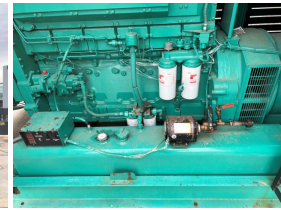

## Cummins - 450 kW - UNAVAILABLE

### Generator Set Specs

**Unit#:** 089618

**Capacity:** 450 kW

**Manufacturer:** Cummins

**Enclosure Type:** Weatherproof Enclosure

**Voltage:** 277/480 V

**Hertz:** 60 Hz

**Phase:** Three-Phase

### Engine Specs

**Year:** 1991

**Hours:** 466

**Fuel Tank Type:**

Double Wall Base

**Price:** Call us at 800-853-2073 for a quote