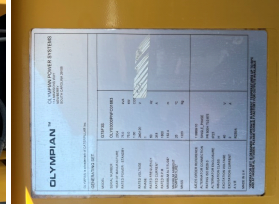

### Engine Specs

**Make:** Ford

**Year:** 2004

**Hours:** 1106

**Fuel Tank Type:**

Single Wall Base

**Model #:** WSG1068

**Serial #:** 04YS221S0