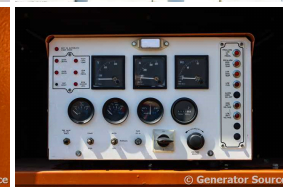

GENERATOR SOURCE

SALES · RENTALS · SERVICE

Generac - 200 kW - SOLD

Generator Set Specs

Unit#: 089623
Capacity: 200 kW
Manufacturer: Generac
Enclosure Type: Weatherproof Enclosure
Voltage: 277/480 V
Amps: 305.2 AMPS
Hertz: 60 Hz
Circuit Breaker Amps: 350
Phase: Three-Phase
Location: Brighton, CO
of Leads: 12
Model #: 89A01746-S
Serial #: 888074
Generator Weight LBS: 8200
Generator Dimensions: 127 x 54 x 116

Engine Specs

Make: Generac
Hours: 217
Fuel: Diesel
Fuel Tank Capacity (Gallons): Approx 250
Fuel Tank Type: Double Wall Base
Model #: 13.3L
Serial #: 66767

Price: Call us at 800-853-2073 for a quote

Generator Source thoroughly tests all of our products!