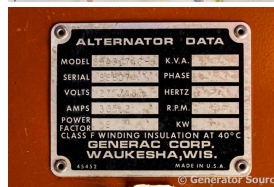

GENERATOR SOURCE

SALES · RENTALS · SERVICE

Generac - 200 kW - SOLD

Generator Set Specs

Unit#: 089623
Capacity: 200 kW
Manufacturer: Generac
Enclosure Type: Weatherproof Enclosure
Voltage: 277/480 V
Amps: 305.2 AMPS
Hertz: 60 Hz
Circuit Breaker Amps: 350
Phase: Three-Phase
Location: Brighton, CO
of Leads: 12
Model #: 89A01746-S
Serial #: 888074
Generator Weight LBS: 8200
Generator Dimensions: 127 x 54 x 116

Engine Specs

Make: Generac
Hours: 217
Fuel: Diesel
Fuel Tank Capacity (Gallons): Approx 250
Fuel Tank Type: Double Wall Base
Model #: 13.3L
Serial #: 66767

Price: Call us at 800-853-2073 for a quote

Generator Source thoroughly tests all of our products!