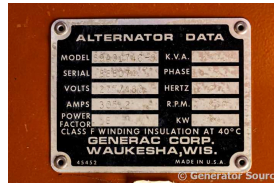

### Generator Set Specs

**Unit#:** 089623  
**Capacity:** 200 kW  
**Manufacturer:** Generac  
**Enclosure Type:** Weatherproof Enclosure  
**Voltage:** 277/480 V  
**Amps:** 305.2 AMPS  
**Hertz:** 60 Hz  
**Circuit Breaker Amps:** 350  
**Phase:** Three-Phase  
**Location:** Brighton, CO  
**# of Leads:** 12  
**Model #:** 89A01746-S  
**Serial #:** 888074  
**Generator Weight LBS:** 8200  
**Generator Dimensions:** 127 x 54 x 116

### Engine Specs

**Make:** Generac  
**Hours:** 217  
**Fuel Tank Capacity (Gallons):** Approx 250  
**Fuel Tank Type:** Double Wall Base  
**Model #:** 13.3L  
**Serial #:** 66767

**Price:** Call us at 800-853-2073 for a quote