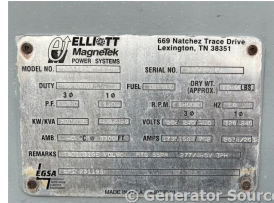

GENERATOR SOURCE

SALES · RENTALS · SERVICE

Elliott Magnetek - 500 kW - UNAVAILABLE

Generator Set Specs

Unit#: 089624
Capacity: 500 kW
Manufacturer: Elliott Magnetek
Enclosure Type: Weatherproof Enclosure
Voltage: 277/480 V
Amps: 572 AMPS
Hertz: 60 Hz
Circuit Breaker Amps: 1200
Phase: Three-Phase
Location: Brighton, CO
of Leads: 12
Model #: TAD1631GE
Serial #: BT09J710
Generator Weight LBS: 15000
Generator Dimensions: 164 x 67 x 107

Engine Specs

Make: Volvo
Hours: 88
Fuel Tank Capacity (Gallons): 500
Fuel Tank Type: Double Wall Base
Model #: TAD1631GE
Serial #: 2160033649

Price: Call us at 800-853-2073 for a quote

Generator Source thoroughly tests all of our products!