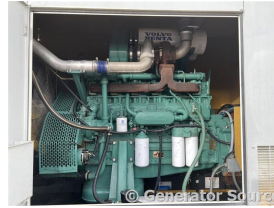

GENERATOR SOURCE

SALES · RENTALS · SERVICE

Elliott Magnetek - 500 kW - UNAVAILABLE

Generator Set Specs

Unit#: 089624
Capacity: 500 kW
Manufacturer: Elliott Magnetek
Enclosure Type: Weatherproof Enclosure
Voltage: 277/480 V
Amps: 572 AMPS
Hertz: 60 Hz
Circuit Breaker Amps: 1200
Phase: Three-Phase
Location: Brighton, CO
of Leads: 12
Model #: TAD1631GE
Serial #: BT09J710
Generator Weight LBS: 15000
Generator Dimensions: 164 x 67 x 107

Engine Specs

Make: Volvo
Hours: 88
Fuel Tank Capacity (Gallons): 500
Fuel Tank Type: Double Wall Base
Model #: TAD1631GE
Serial #: 2160033649

Price: Call us at 800-853-2073 for a quote

Generator Source thoroughly tests all of our products!