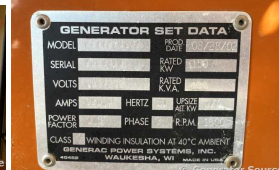

## Generac - 150 kW

### Generator Set Specs

**Unit#:** 089626  
**Capacity:** 150 kW  
**Manufacturer:** Generac  
**Enclosure Type:** Weatherproof Enclosure  
**Voltage:** 120/208 V  
**Amps:** 520.4 AMPS  
**Hertz:** 60 Hz  
**Phase:** Three-Phase  
**Location:** Brighton, CO  
**# of Leads:** 12  
**Model #:** 2677650100  
**Serial #:** 2069413  
**Generator Weight LBS:** 6000  
**Generator Dimensions:** 155 x 53 x 67

### Engine Specs

**Make:** Mitsubishi  
**Year:** 2002  
**Hours:** 265  
**Fuel:** Diesel  
**Fuel Tank Type:** Double Wall Base  
**Model #:** 7.5L  
**Serial #:** 6016954716

**Price:** Call us at 800-853-2073 for a quote