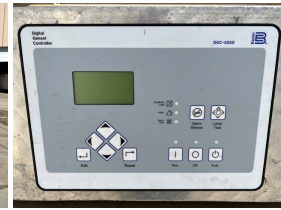

GENERATOR SOURCE

SALES · RENTALS · SERVICE

Cummins - 135 kW - UNAVAILABLE

Generator Set Specs

Unit#: 089633
Capacity: 135 kW
Manufacturer: Cummins
Enclosure Type: Weatherproof Enclosure
Voltage: 277/480 V
Amps: 203 AMPS
Hertz: 60 Hz
Circuit Breaker Amps: 400
Phase: Three-Phase
Location: Brighton, CO
of Leads: 12
Model #: 3309A-1268B
Serial #: AD202885
Generator Weight LBS: 10000
Generator Dimensions: 223 x 59 x 117

Engine Specs

Make: Cummins
Year: 1991
Hours: 867
Fuel Tank Type: Double Wall
Model #: G855
Serial #: 25177910

Price: Call us at 800-853-2073 for a quote

Generator Source thoroughly tests all of our products!