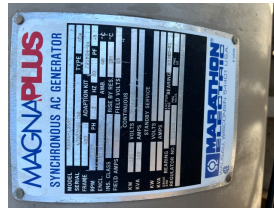

GENERATOR SOURCE

SALES · RENTALS · SERVICE

Cummins - 135 kW - UNAVAILABLE

Generator Set Specs

Unit#: 089633
Capacity: 135 kW
Manufacturer: Cummins
Enclosure Type: Weatherproof Enclosure
Voltage: 277/480 V
Amps: 203 AMPS
Hertz: 60 Hz
Circuit Breaker Amps: 400
Phase: Three-Phase
Location: Brighton, CO
of Leads: 12
Model #: 3309A-1268B
Serial #: AD202885
Generator Weight LBS: 10000
Generator Dimensions: 223 x 59 x 117

Engine Specs

Make: Cummins
Year: 1991
Hours: 867
Fuel Tank Type: Double Wall
Model #: G855
Serial #: 25177910

Price: Call us at 800-853-2073 for a quote

Generator Source thoroughly tests all of our products!