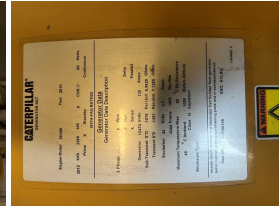

GENERATOR SOURCE

SALES · RENTALS · SERVICE

Caterpillar - 2250 kW - UNAVAILABLE

Generator Set Specs

Unit#: 089635
Capacity: 2250 kW
Manufacturer: Caterpillar
Enclosure Type: Sound Attenuated Enclosure
Voltage: 12470 V
Amps: 130 AMPS
Hertz: 60 Hz
Circuit Breaker Amps: 600
Phase: Three-Phase
Location: Brighton, CO
of Leads: 6
Model #: SR5
Serial #: G8D00109
Generator Weight LBS: 128000
Generator Dimensions: 565 x 181 x 162

Engine Specs

Make: Caterpillar
Year: 2010
Hours: 315
Fuel Tank Capacity (Gallons): 11340
Fuel Tank Type: Double Wall Base
Model #: 3516
Serial #: ACPXL78.1ERK

Price: Call us at 800-853-2073 for a quote

Generator Source thoroughly tests all of our products!